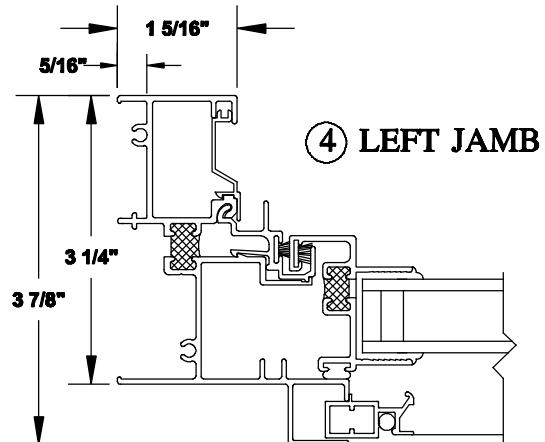

## Double Hung Tilt-In Window

Page: 1 of 1

# CAPITOL

ALUMINUM & GLASS CORP.

www.capitol-windows.com

1276 West Main Street, Bellevue, OH 44811 PH (419) 483-7050 FX (419) 483-7830 E-Mail sales@capitol-windows.com

WINDOW ELEVATION

Other Configurations Available