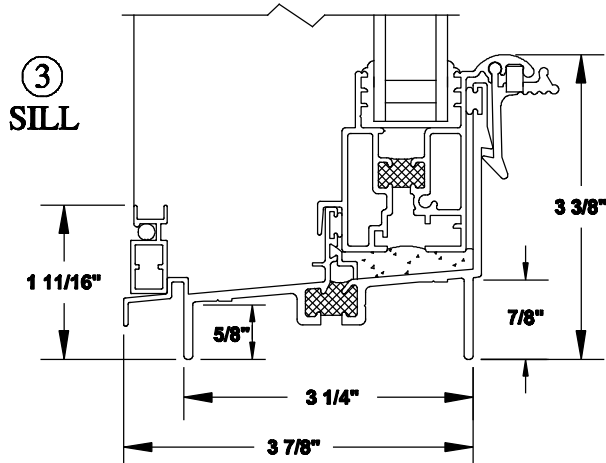

## Double Hung Tilt-In Window

Page: 1 of 1

# CAPITOL

ALUMINUM & GLASS CORP.

www.capitol-windows.com

1276 West Main Street, Bellevue, OH 44811 PH (419) 483-7050 FX (419) 483-7830 E-Mail sales@capitol-windows.com

WINDOW ELEVATION

Other Configurations Available