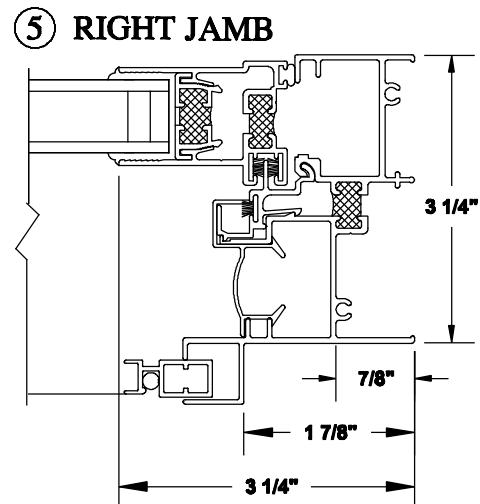

## Double Hung Tilt-In Window

Page: 1 of 1

# CAPITOL

ALUMINUM & GLASS CORP.

www.capitol-windows.com

1276 West Main Street, Bellevue, OH 44811 PH (419) 483-7050 FX (419) 483-7830 E-Mail sales@capitol-windows.com

WINDOW ELEVATION

Other Configurations Available