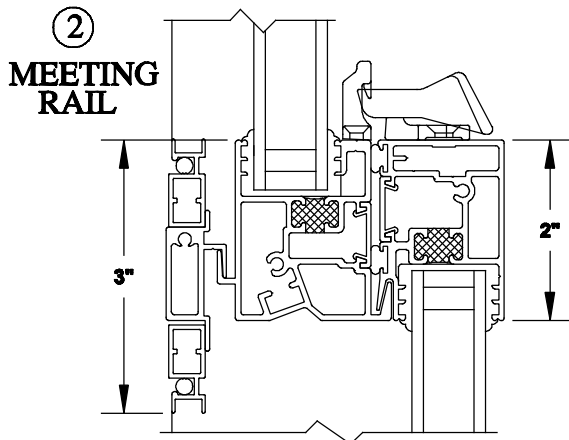

## Double Hung Tilt-In Window

Page: 1 of 1

# CAPITOL

ALUMINUM & GLASS CORP.

www.capitol-windows.com

1276 West Main Street, Bellevue, OH 44811 PH (419) 483-7050 FX (419) 483-7830 E-Mail sales@capitol-windows.com

WINDOW ELEVATION

Other Configurations Available